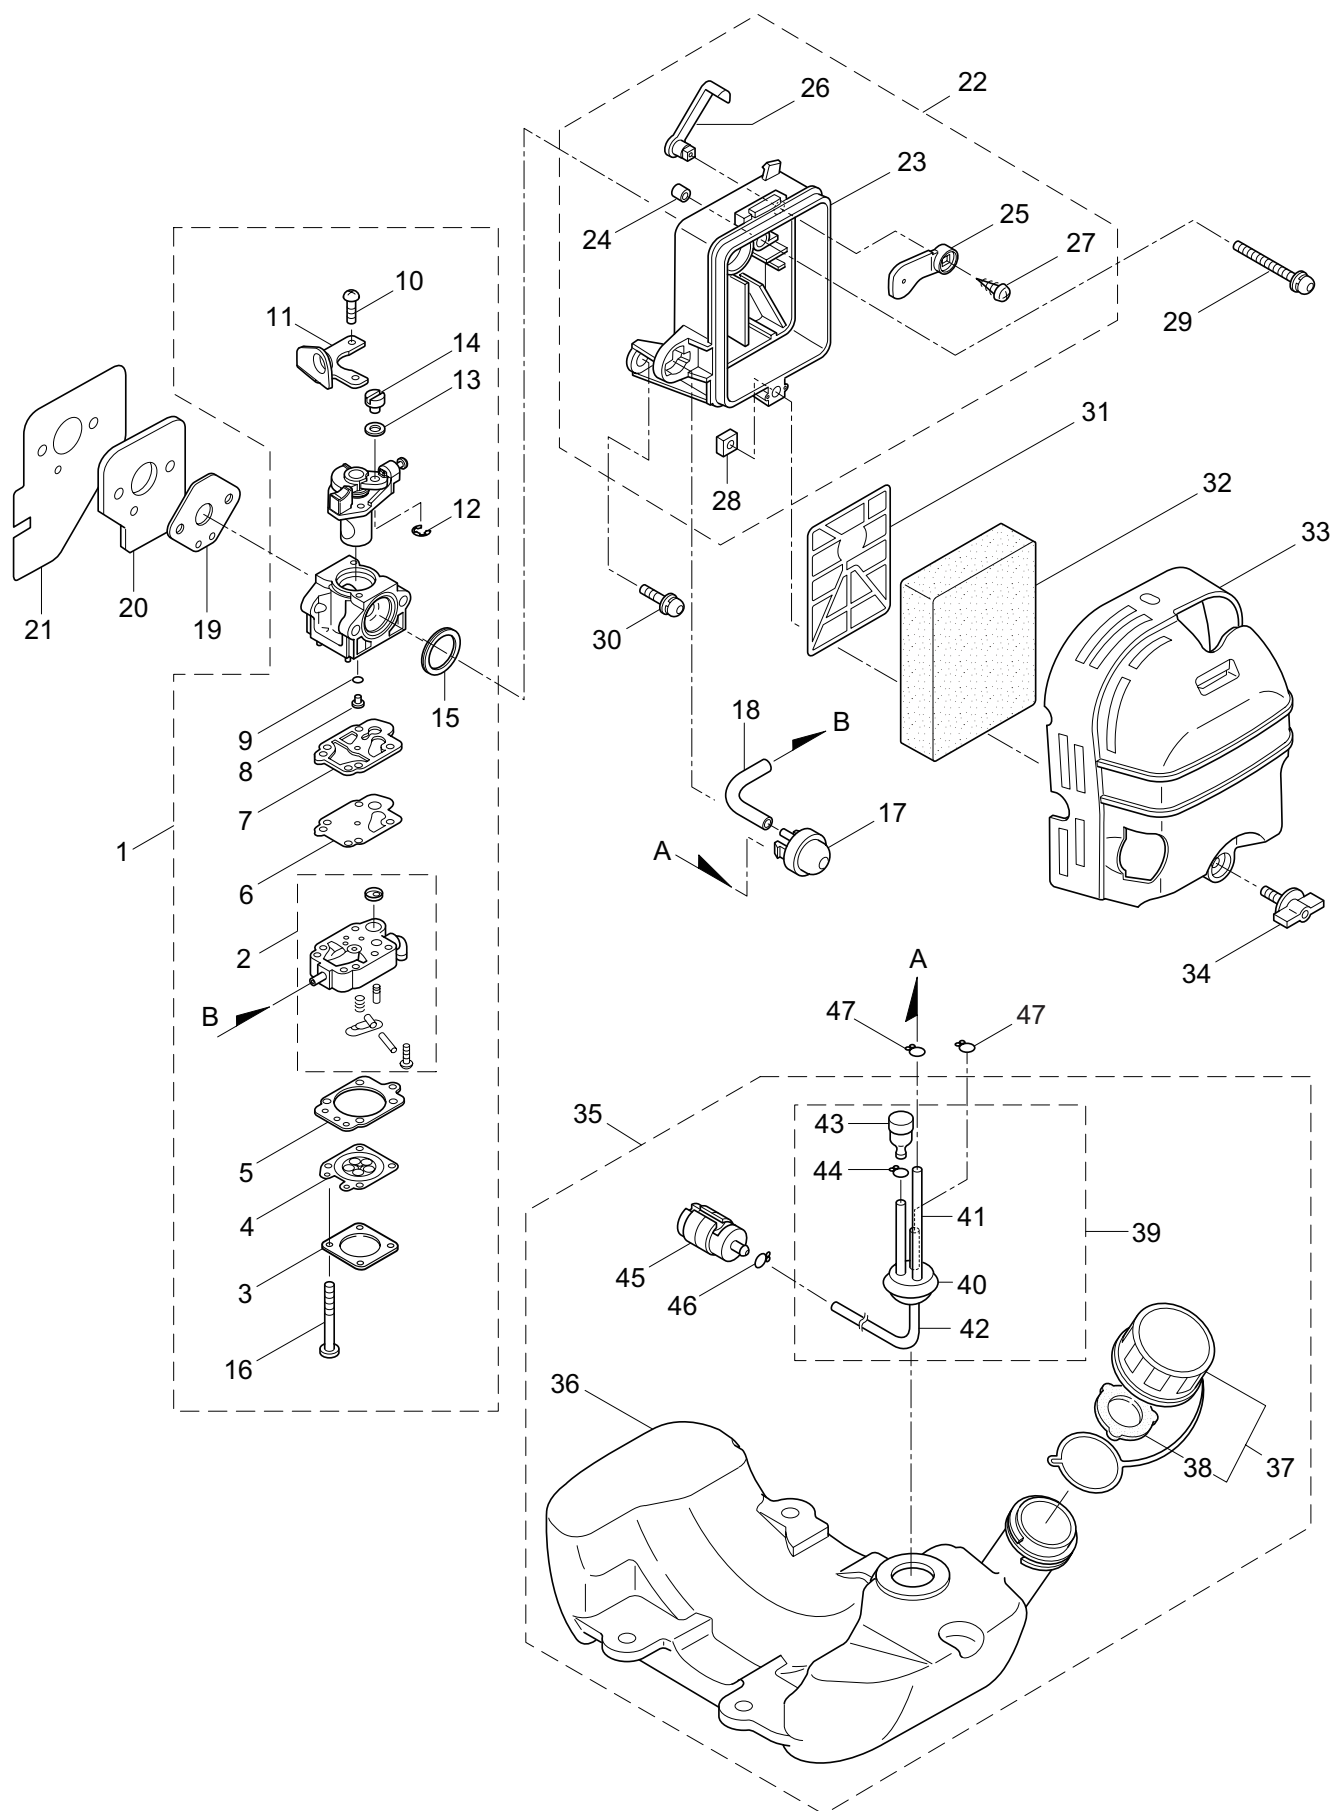

5. BKC5020RS-01
CARBURETOR, FUEL TANK

Ref. No.	Part No.	Part Name	Q'ty	Remarks
5-46	261117	Clip	1	
5-47	261117	Clip	2