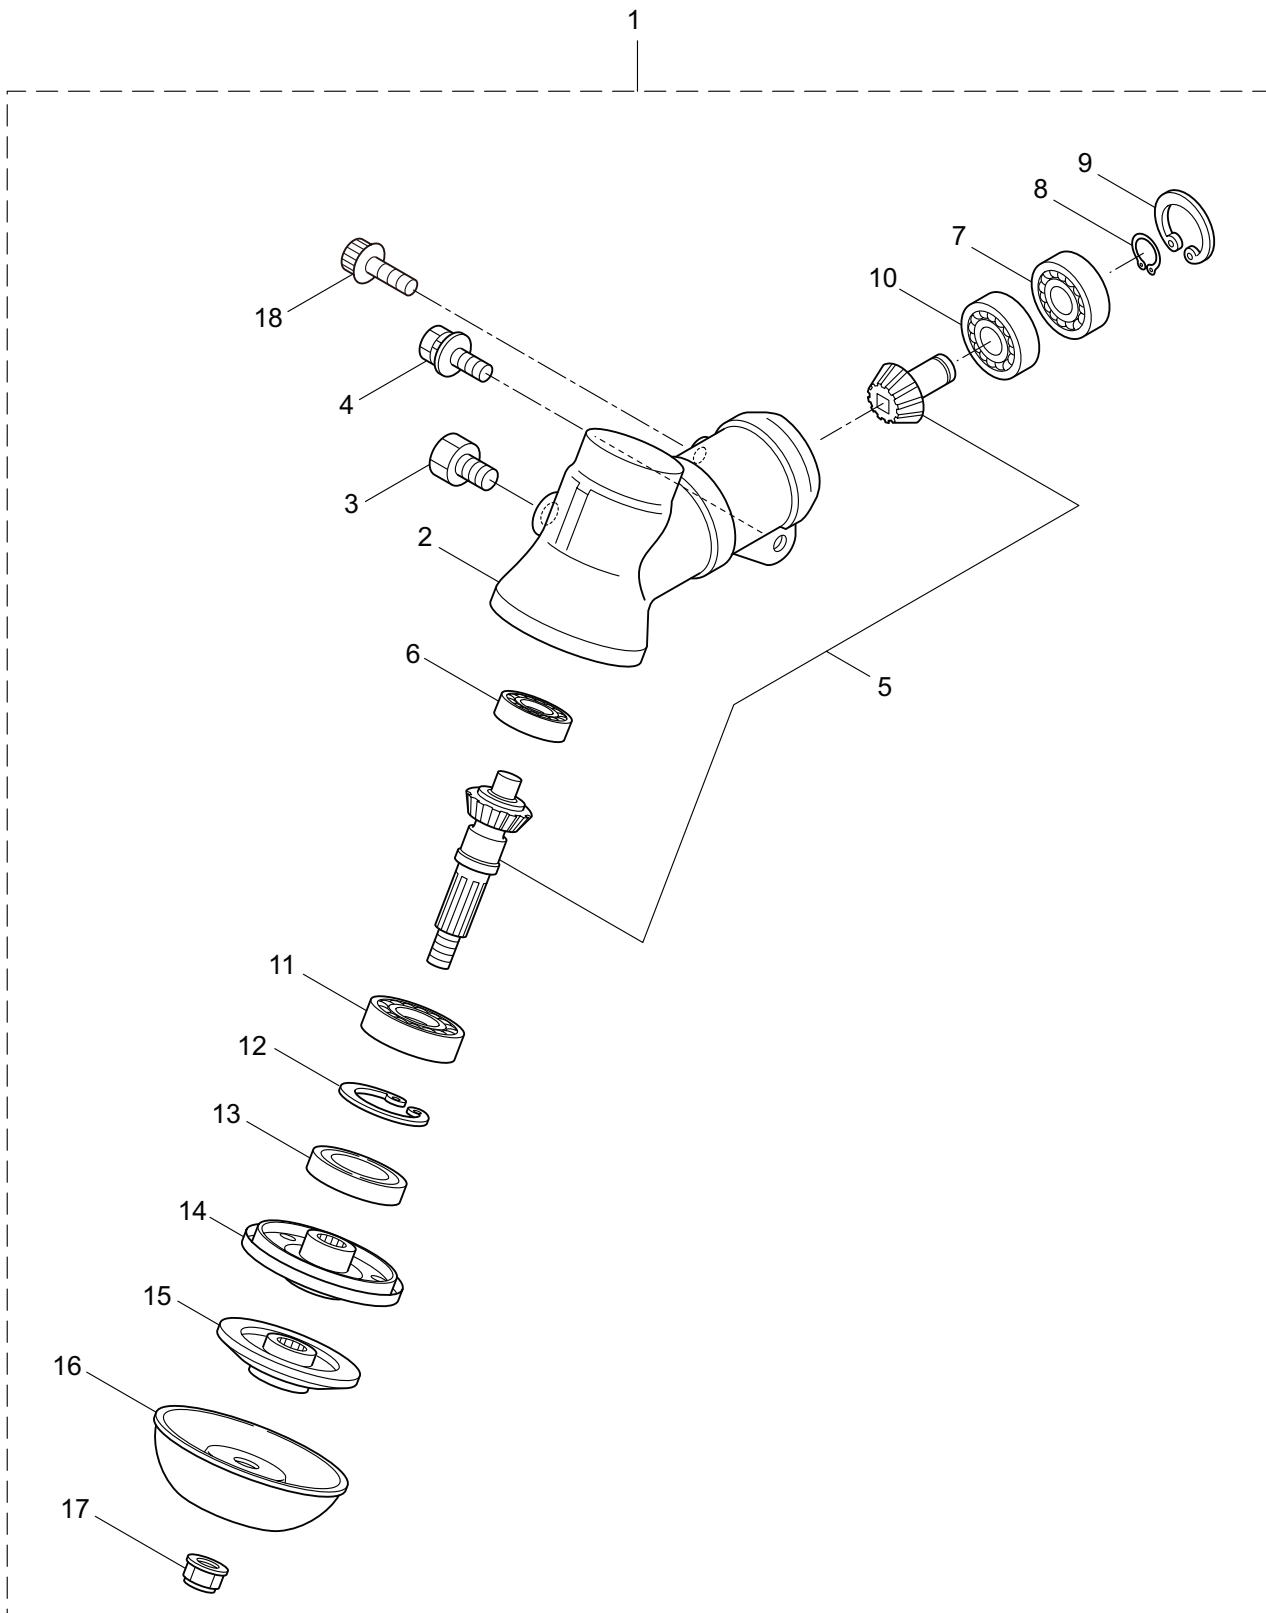

2. BKC5020RS-01
GEARCASE

Ref. No.	Part No.	Part Name	Q'ty	Remarks
2-1	234837	Gearcase Ass'y	1	Incl.2-18
2-2	232850	Gearcase	1	
2-3	234109	Bolt	1	M8x8
2-4	217134	Bolt	1	M6x30
2-5	234349	Gear Set	1	
2-6	014490	Bearing	1	#6000
2-7	106933	Bearing	1	#6000Z
2-8	014210	Snap Ring	1	#10
2-9	054676	Snap Ring	1	#26
2-10	014490	Bearing	1	#6000
2-11	012544	Bearing	1	#6202
2-12	012380	Snap Ring	1	#35
2-13	232049	Oil Seal	1	D21355
2-14	232322	Bracket A Ass'y	1	
2-15	232052	Bracket B	1	
2-16	230849	Stabilizer	1	
2-17	232920	Nut	1	M10x1.25
2-18	217135	Bolt	1	M6x10