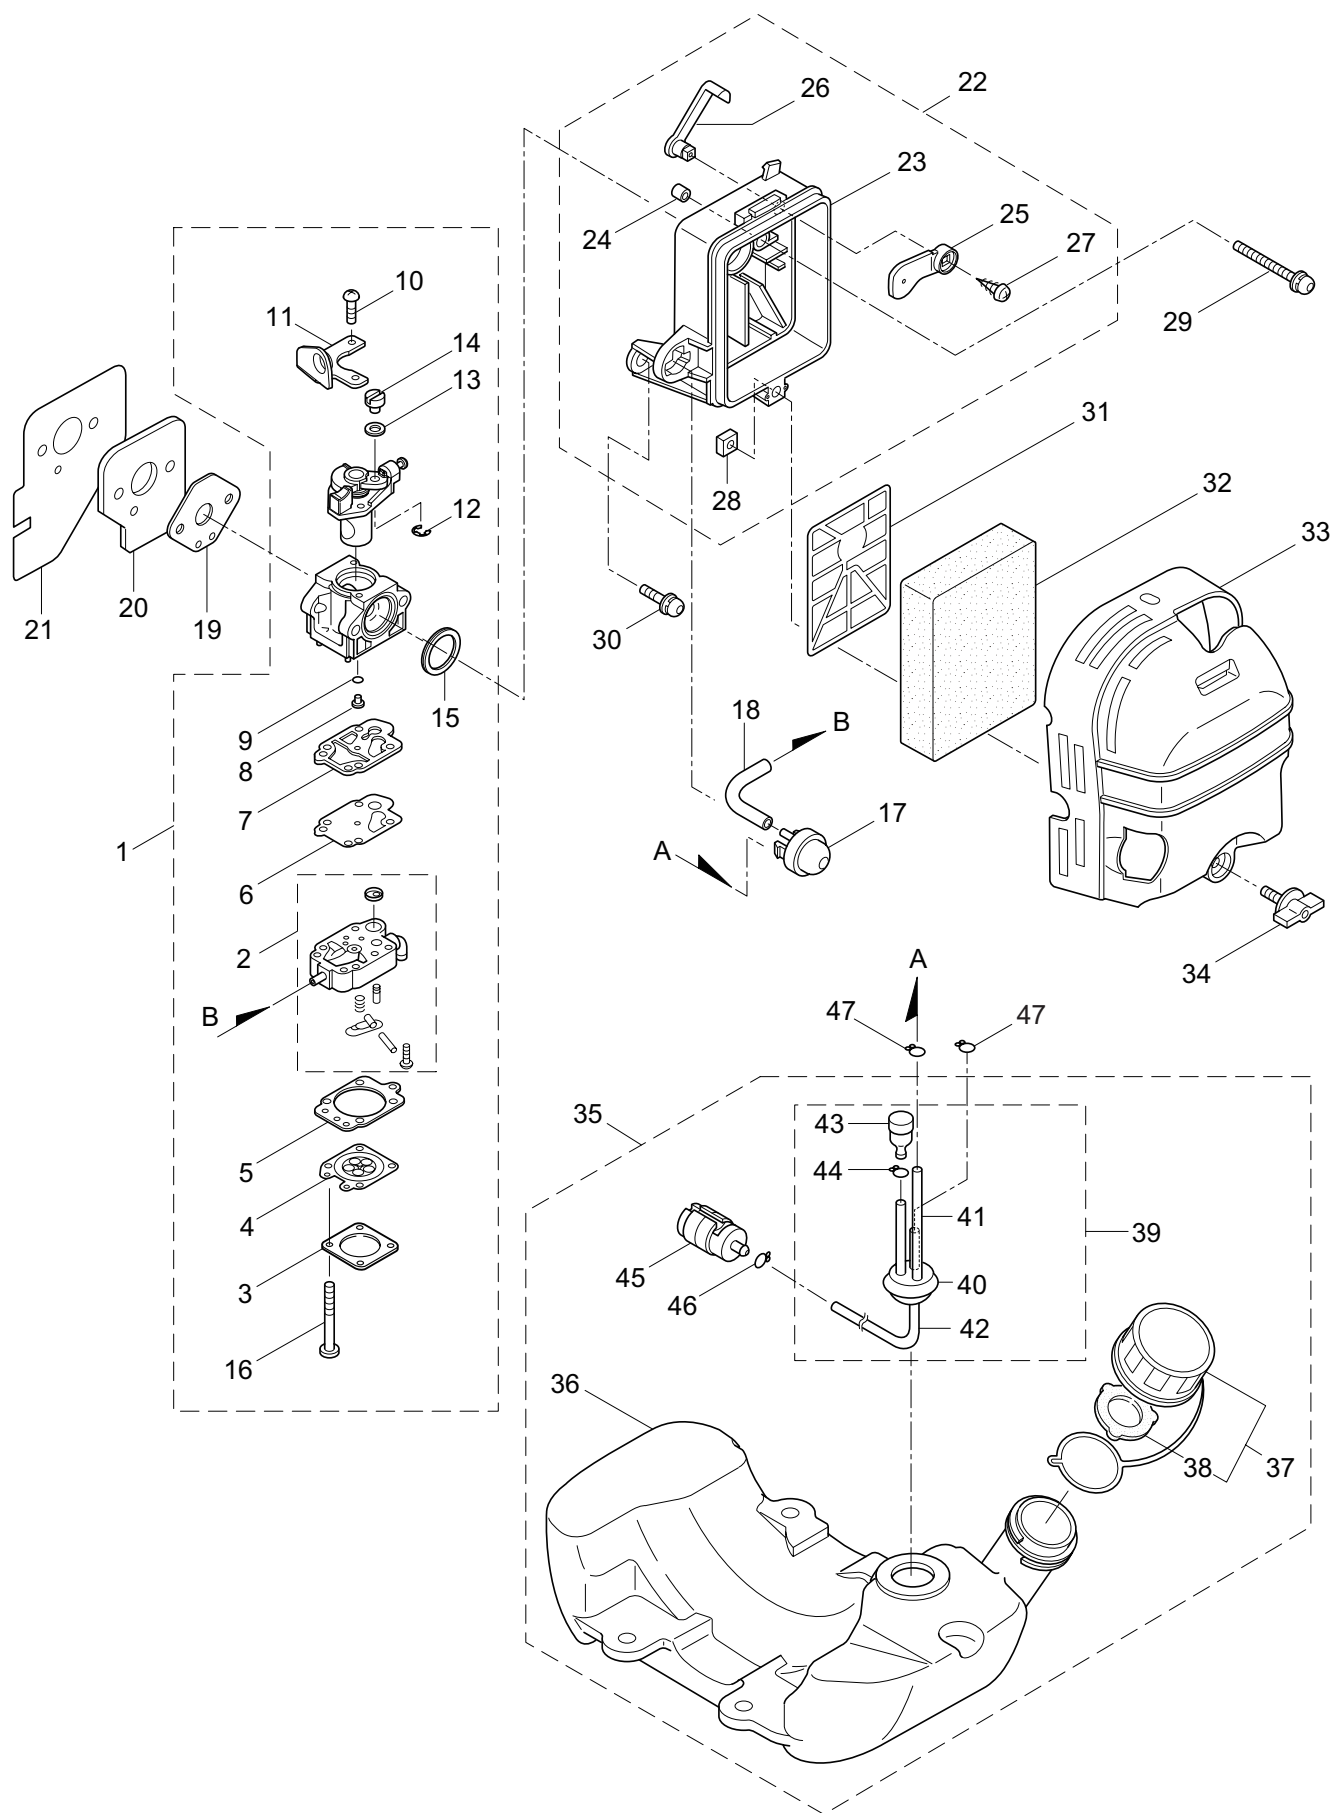

5. BKC5020RS-01
CARBURETOR, FUEL TANK

Ref. No.	Part No.	Part Name	Q'ty	Remarks
5-1	284109	Carburetor Ass'y	1	Incl.2-16 New gasket required
5-2	283124	Pump Body	1	
5-3	263726	Cover Plate	1	
5-4	283905	Diaphragm, Meterring	1	
5-5	263727	Gasket	1	
5-6	262994	Diaphragm,Fuel Pump	1	
5-7	282576	Gasket	1	
5-8	283125	Main Jet	1	
5-9	261871	O-Ring	1	
5-10	261875	Screw	2	
5-11	264677	Bracket	1	
5-12	261876	E-Ring	1	
5-13	264678	Washer	1	
5-14	261658	Swivel	1	
5-15	261657	Packing	1	
5-16	263737	Screw	4	
5-17	282299	Pump	1	
5-18	282512	Fuel Pipe	1	
5-19	282301	Gasket	1	
5-20	283086	Divider	1	
5-21	283087	Gasket	1	
5-22	282302	Case Ass'y	1	Incl.23-28
5-23	282303	Case Body	1	
5-24	282484	Sleeve	3	
5-25	282304	Valve	1	
5-26	282305	Lever	1	
5-27	269032	Screw	1	
5-28	269423	Nut	1	
5-29	262720	Cap Screw	2	M5x55
5-30	264807	Cap Screw	1	M5x16
5-31	282481	Plate	1	
5-32	282306	Element	1	
5-33	282307	Cleaner Cover	1	
5-34	281438	Knob	1	
5-35	282309	Fuel Tank Ass'y	1	Incl.36-46
5-36	282310	Fuel Tank	1	
5-37	281564	Fuel Tank Cap Ass'y	1	Incl.38
5-38	269377	Gasket	1	
5-39	282312	Fuel Pipe Ass'y	1	Incl.40-44
5-40	268065	Grommet	1	
5-41	282511	Return Pipe	1	
5-42	262649	Fuel Pipe	1	
5-43	261590	Breather	1	
5-44	261117	Clip	1	
5-45	267328	Fuel Filter Ass'y	1