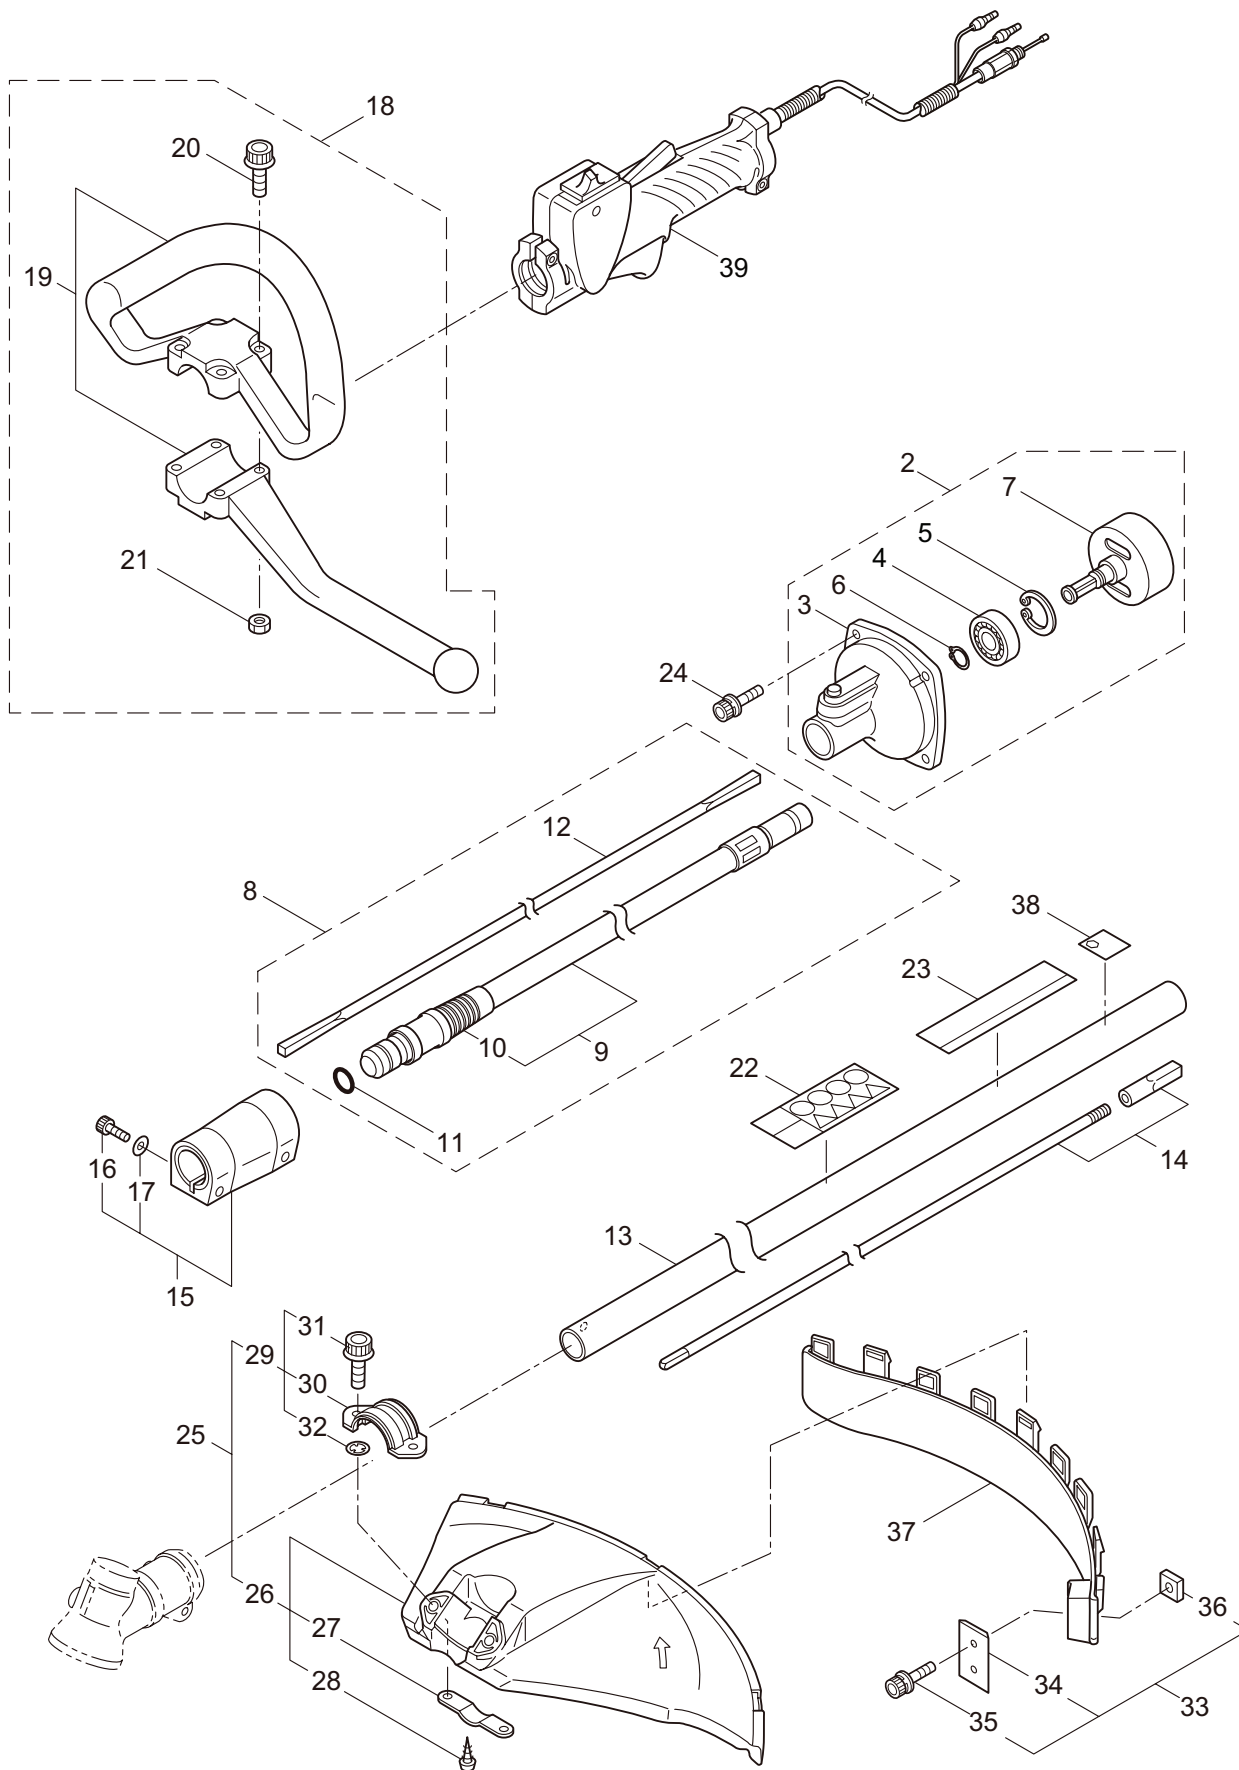

PARTS LIST

BKC5020RS-01

CONTENTS

1. MAIN BODY	1 ~ 2
2. GEARCASE.....	3 ~ 4
3. SUPPORT FRAME	5 ~ 6
4. ENGINE	7 ~ 10
5. CARBURETOR, FUEL TANK	11 ~ 14
6. ACCESSORIES	15 ~ 16

2014. 04.

MARUYAMA

P/N 523501-1

1. BKC5020RS-01 MAIN BODY

Ref. No.	Part No.	Part Name	Q'ty	Remarks
1-1	364135	BKC5020RS-01	1	
1-2	222416	Clutch Case Ass'y	1	Incl.3-7
1-3	222085	Clutch Case	1	
1-4	222442	Bearing	1	#6202 2RS
1-5	012380	Snap Ring	1	#35
1-6	550118	Snap Ring	1	WR15
1-7	220336	Clutch Drum	1	
1-8	222530	Outer Ass'y	1	Incl.9-12
1-9	222531	Outer	1	Incl.10
1-10	215885	Cover	1	
1-11	011338	O-Ring	1	P18
1-12	211895	Inner Shaft	1	
1-13	224125	Driveshaft Tube	1	
1-14	216965	Driveshaft Ass'y	1	
1-15	215730	Joint Pipe Ass'y	1	Incl.16,17
1-16	087786	Cap Screw	2	M5x25
1-17	012487	Washer	1	M5
1-18	232104	Loop Handle Ass'y	1	Incl.19-21
1-19	226462	Loop Handle	1	
1-20	215608	Cap Screw	4	M5x30x16
1-21	081027	Nut	4	M5
1-22	223188	Label	1	
1-23	228422	Label	1	BKC5020RS
1-24	219113	Cap Screw	4	M6x20
1-25	232092	Safety Cover Ass'y	1	Incl.26-32
1-26	231262	Safety Cover Ass'y	1	Incl.27,28
1-27	223180	Threaded Bracket	1	
1-28	221580	Screw	1	4x8
1-29	232093	Bracket Ass'y	1	Incl.30-32
1-30	223179	Bracket	1	
1-31	220632	Cap Screw	2	M6x30
1-32	231704	Washer	2	6x13xt1.0
1-33	231882	String Cutter Ass'y	1	Incl.34-36
1-34	230747	String Cutter	1	
1-35	261250	Cap Screw	1	M5x20
1-36	228325	Nut	1	
1-37	230748	Cover Extention	1	
1-38	225380	Label	1	116dB
1-39	232101	Throttle Lever Ass'y	1	
1-39	332330	Throttle Lever wire	1	

3. BKC5020RS-01
SUPPORT FRAME

Ref. No.	Part No.	Part Name	Q'ty	Remarks
3-1	224730	Support Frame	1	
3-2	232316	Turn Bracket Ass'y	1	
3-3	211644	Bearing Case	1	
3-4	220619	Bearing	1	#6001UU
3-5	092578	Bolt	3	M5x10
3-6	231946	Spring	3	
3-7	231947	Spring Holder	3	
3-8	228250	Bolt	3	M5x12
3-9	231948	Washer	3	5.2x16xt1
3-10	215230	Nut	3	M5
3-11	231949	Screw	3	
3-12	223704	Cap Screw	1	M6x12
3-13	219959	Nut	1	M6
3-14	226490	Pad	1	
3-15	215230	Nut	4	M5
3-16	084020	Nut	1	M12