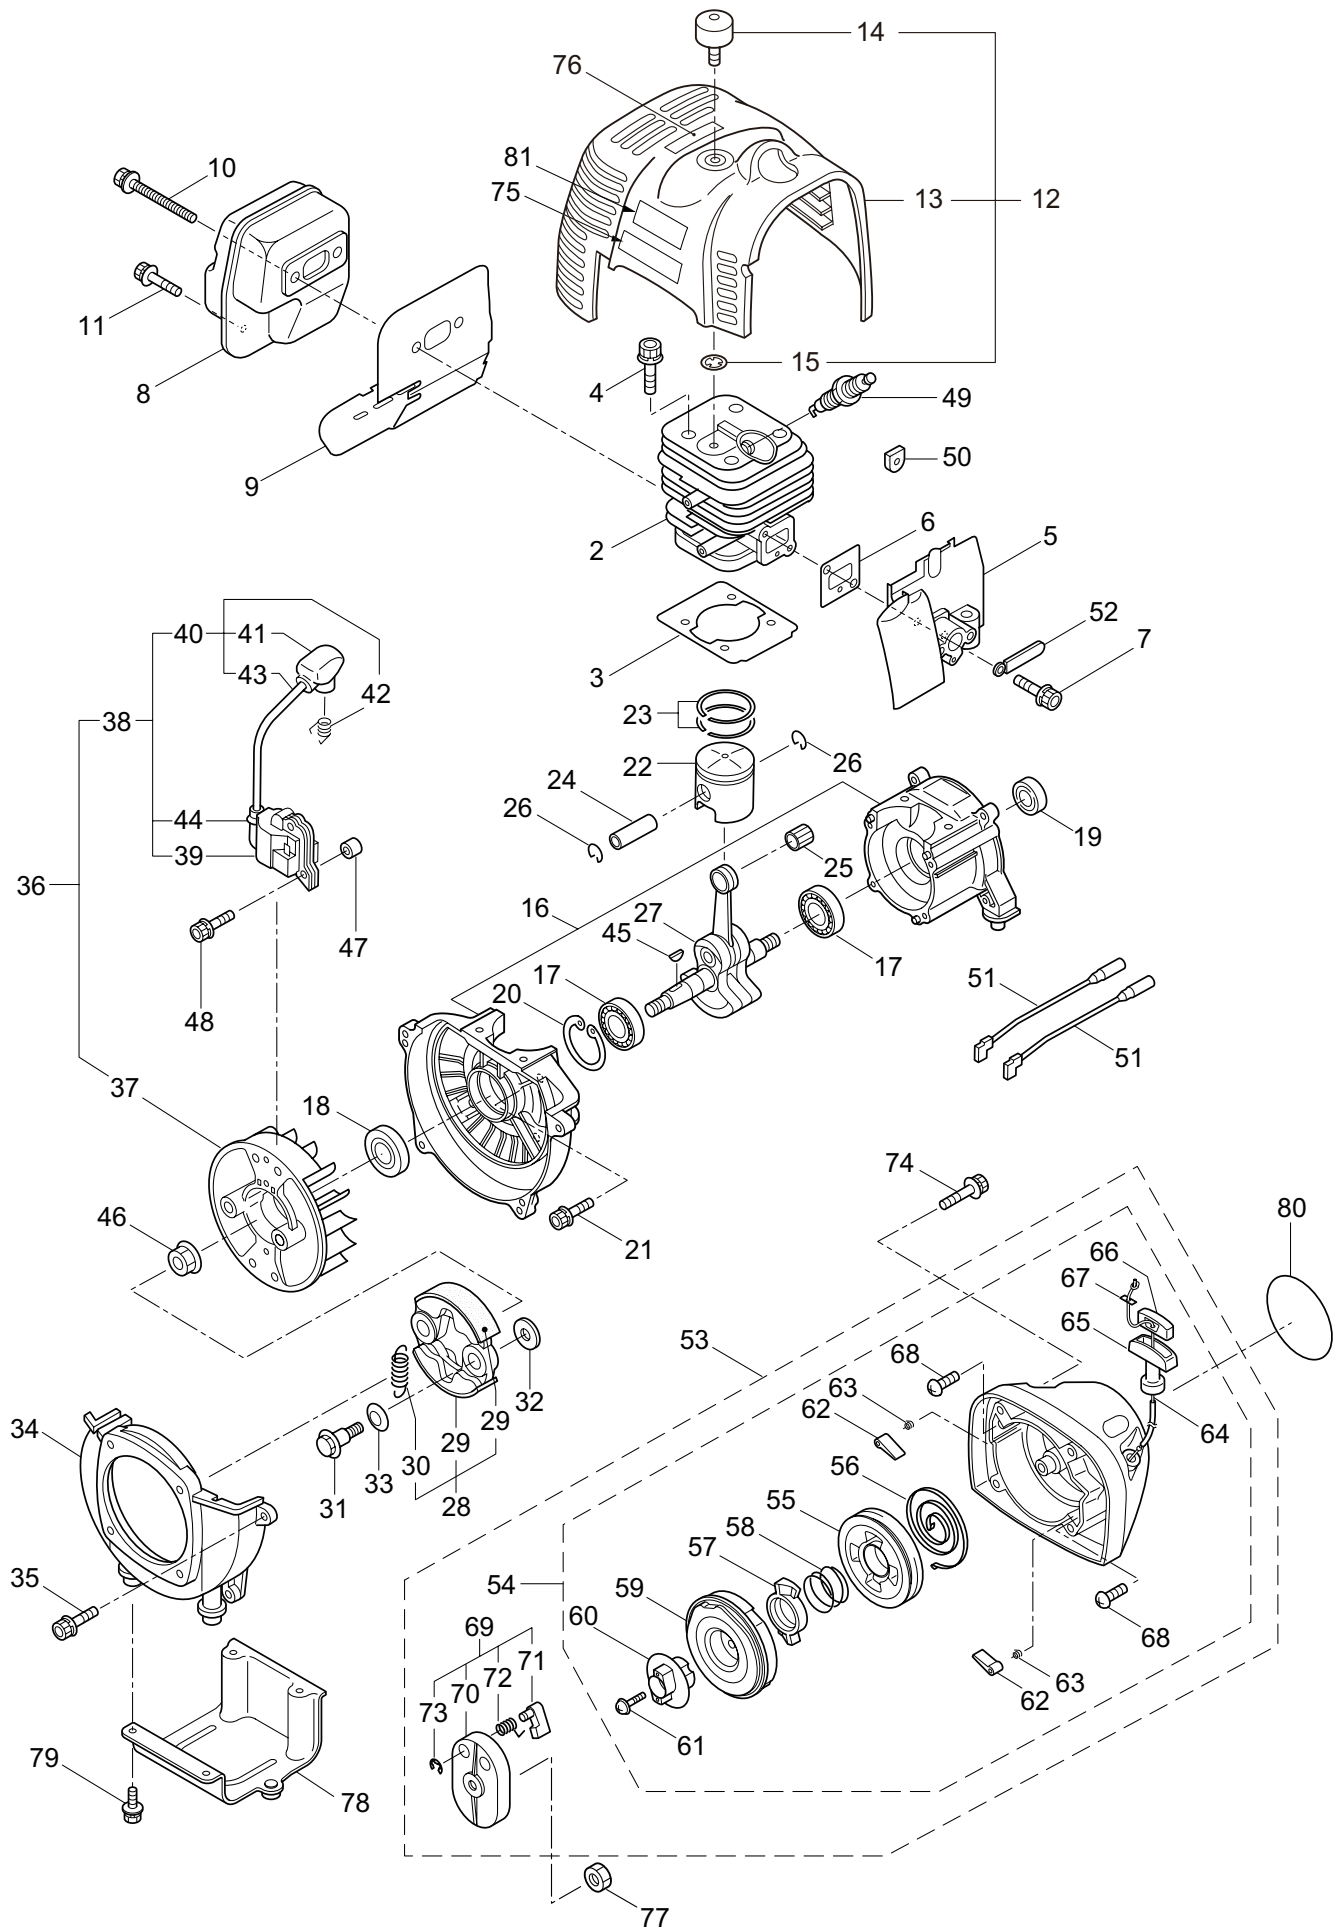

3. BKC5020RS-01
SUPPORT FRAME

Ref. No.	Part No.	Part Name	Q'ty	Remarks
3-1	224730	Support Frame	1	
3-2	232316	Turn Bracket Ass'y	1	
3-3	211644	Bearing Case	1	
3-4	220619	Bearing	1	#6001UU
3-5	092578	Bolt	3	M5x10
3-6	231946	Spring	3	
3-7	231947	Spring Holder	3	
3-8	228250	Bolt	3	M5x12
3-9	231948	Washer	3	5.2x16xt1
3-10	215230	Nut	3	M5
3-11	231949	Screw	3	
3-12	223704	Cap Screw	1	M6x12
3-13	219959	Nut	1	M6
3-14	226490	Pad	1	
3-15	215230	Nut	4	M5
3-16	084020	Nut	1	M12

4. BKC5020RS-01
ENGINE

Ref. No.	Part No.	Part Name	Q'ty	Remarks
4-46	262731	Nut,Rotor	1	M10
4-47	280381	Spacer	2	
4-48	283669	Cap Screw	2	M4x25
4-49	262483	Spark Plug	1	NGK BPMR6Y
4-50	281172	Grommet	1	
4-51	269722	Lead	2	
4-52	264588	Clamp	1	
4-53	282294	Recoil Starter Ass'y	1	Incl.54-73
4-54	282295	Starter Ass'y	1	Incl.55-68
4-55	280994	Pulley	1	
4-56	280995	Spiral Spring	1	
4-57	280996	Pawl	1	
4-58	280997	Return Spring	1	
4-59	283123	Spring Comp.	1	
4-60	280999	Plate	1	
4-61	281000	Set Screw	1	
4-62	281001	Pawl	2	
4-63	281002	Return Spring	2	
4-64	281004	Starter Rope	1	
4-65	262633	Starter Grip	1	
4-66	262981	Cap	1	
4-67	281005	Rope Stopper	1	
4-68	282622	Screw	2	
4-69	282623	Starter Pulley Ass'y	1	Incl.70-73
4-70	282282	Starter Pulley	1	
4-71	262636	Pawl	2	
4-72	262637	Return Spring	2	
4-73	262638	E-Ring	2	
4-74	261607	Cap Screw	4	M5x16
4-75	262714	Label	1	MARUYAMA
4-76	267561	Label	1	
4-77	126990	Nut	1	M8
4-78	283243	Bracket	1	
4-79	261607	Cap Screw	4	M5x16
4-80	283284	Label	1	REVERSE2/NE500
4-81	265694	Label	1	